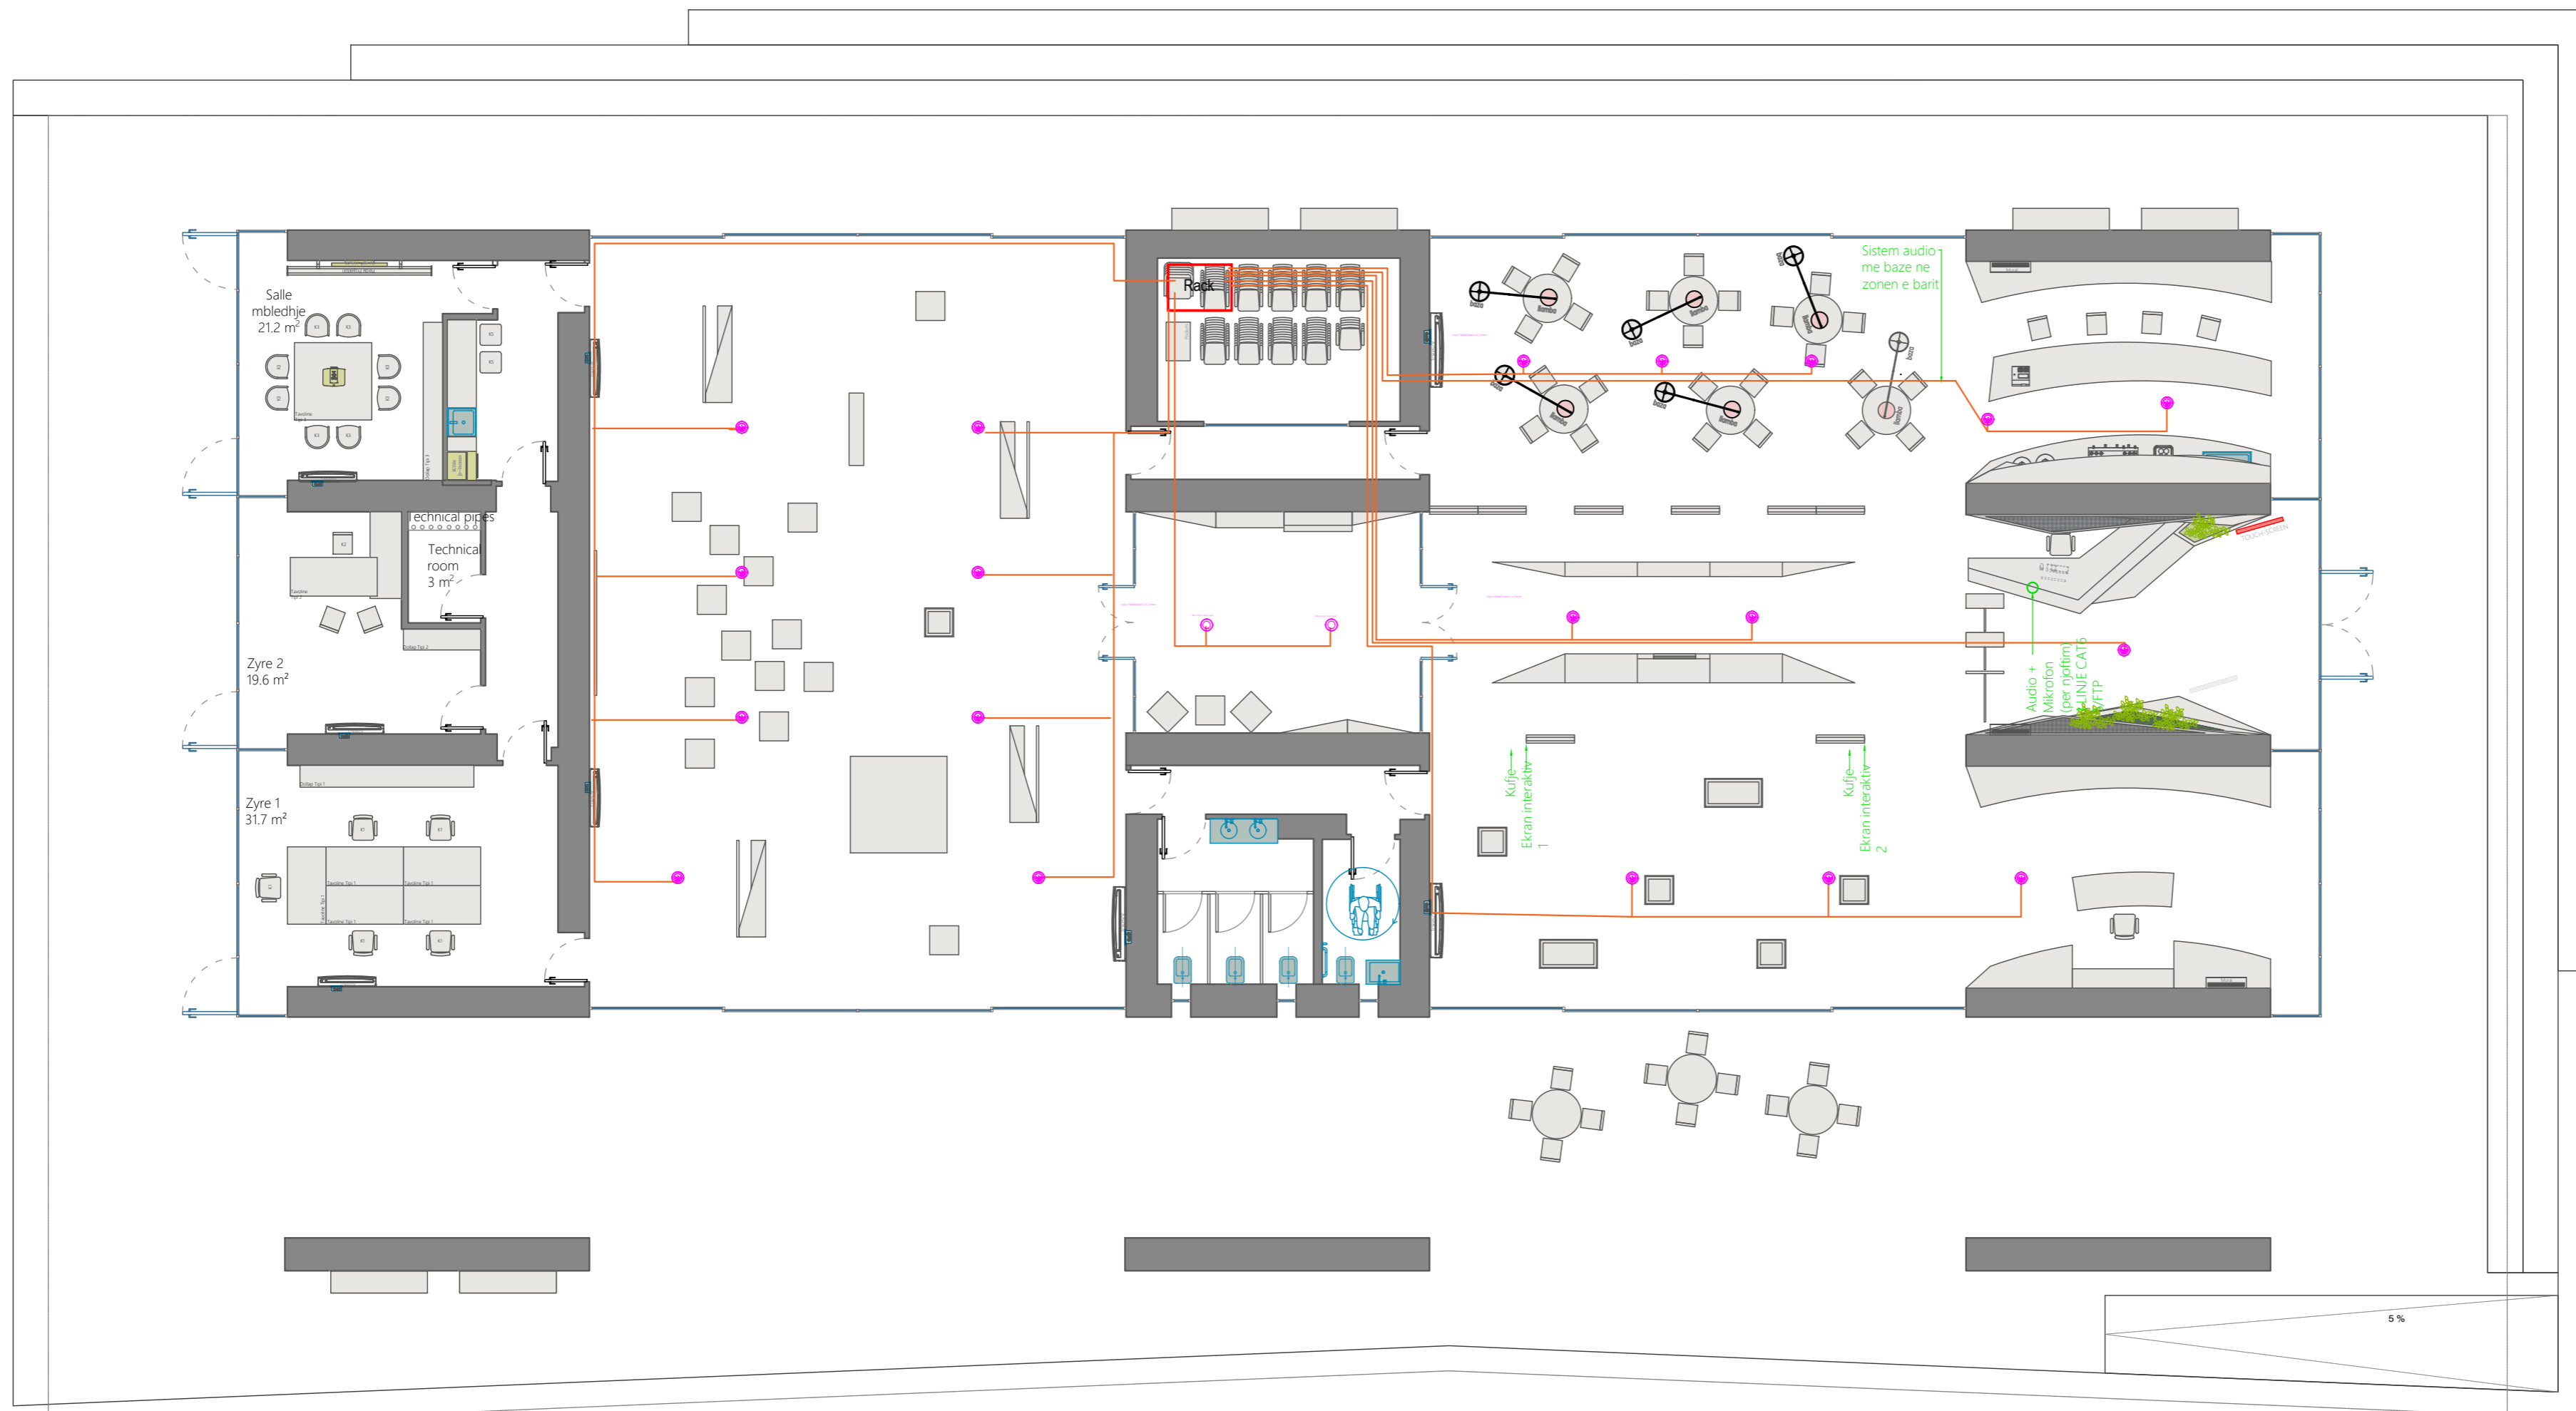

- 1)
- 2)
- 3)
- 4)

LEGJENDA

	Kuader Elektrik Kryesor
	Kabell 3 x1.5 ne tub fleksibel ne dysheme Ø 20
	Kabell 3 x1.5 ne tub Rigid Ø 20
	Kabell 3 x2.5 ne tub fleksibel Ø 25 ne dysheme
	Kabell 3 x4 ne tub fleksibel Ø 32
	Kabell komande 21 x1.5 ne tub fleksibel Ø 25
	Kabell 2 x2.5 ne tub fleksibel Ø 25
	Kabell S/FTP Cat 6 ne tub fleksibel Ø 25
	Kabell 3 x2.5 ne tub Rigid Ø 25
	Kabell 5 x4 ne tub Rigid Ø 25
	Kuti shperndarese Jashte muri C5
	Torroto 4M ne Dysheme
	Priza rrjeti RJ 45 Cat 6a
	Torroto 16M me 2 priza Shuko dhe 2 Priza RJ45
	Priz Shuko 1P+N +T 16A nen UPS
	Priz Shuko 1P+N +T 16A nen Rrjet
	Celes 1 polar 220V 10 A
	Celes deviat 220V 10 A
	Kuti shperndarese PT 7
	Dalje elektrike

Legjendë

Veriu

Shkalla 1:100

Fleta A2

Sistemi Audio

E-05

Numri i fletës