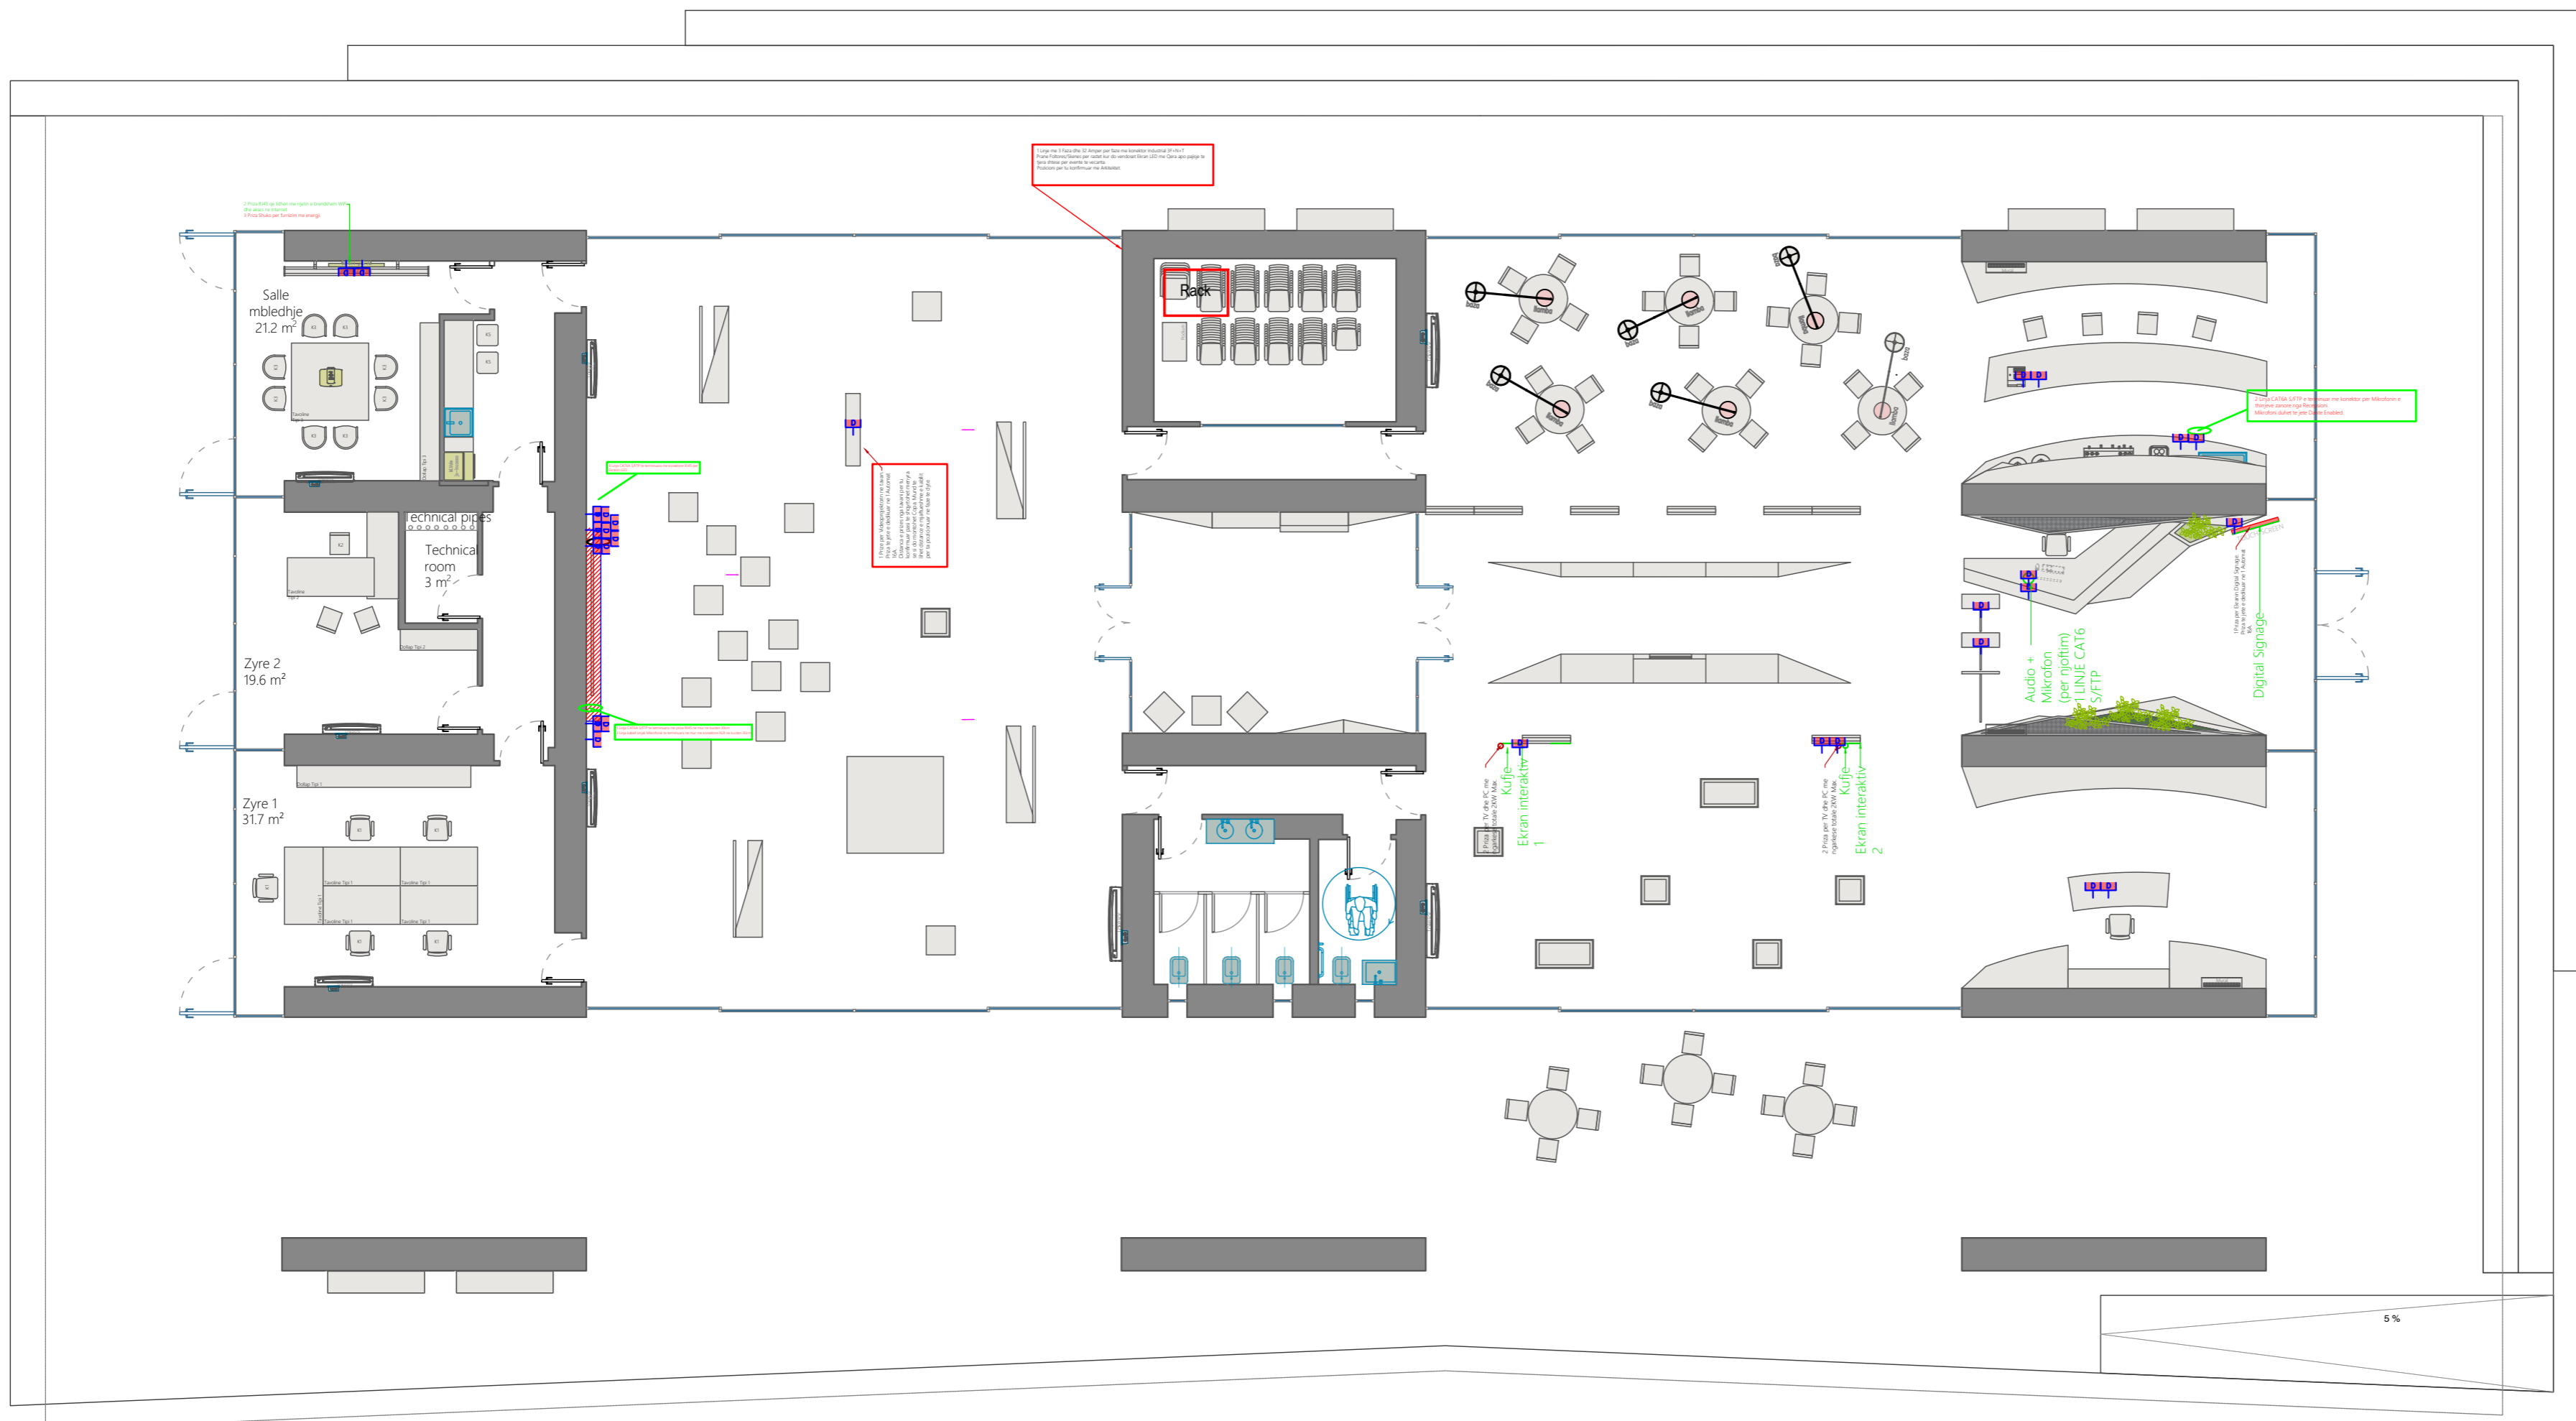

- 1)
- 2)
- 3)
- 4)

LEGJENDA

	Kuader Elektrik Kryesor
	Kabell 3 x1.5 ne tub fleksibel ne dysheme Ø 20
	Kabell 3 x1.5 ne tub Rigid Ø 20
	Kabell 3 x2.5 ne tub fleksibel Ø 25 ne dysheme
	Kabell 3 x4 ne tub fleksibel Ø 32
	Kabell komande 21 x1.5 ne tub fleksibel Ø 25
	Kabell 2 x2.5 ne tub fleksibel Ø 25
	Kabell S/FTP Cat 6 ne tub fleksibel Ø 25
	Kabell 3 x2.5 ne tub Rigid Ø 25
	Kabell 5 x4 ne tub Rigid Ø 25
	Kuti shperndarese Jashte muri C5
	Torroto 4M ne Dysheme
	Priza rrjeti RJ 45 Cat 6a
	Torroto 16M me 2 priza Shuko dhe 2 Priza RJ45
	Priz Shuko 1P+N+T 16A nen UPS
	Priz Shuko 1P+N+T 16A nen Rrjet
	Celes 1 polar 220V 10 A
	Celes deviat 220V 10 A
	Kuti shperndarese PT 7
	Dalje elektrike

**Multimedia Self
Guiding System &
LED Wall**

E-06