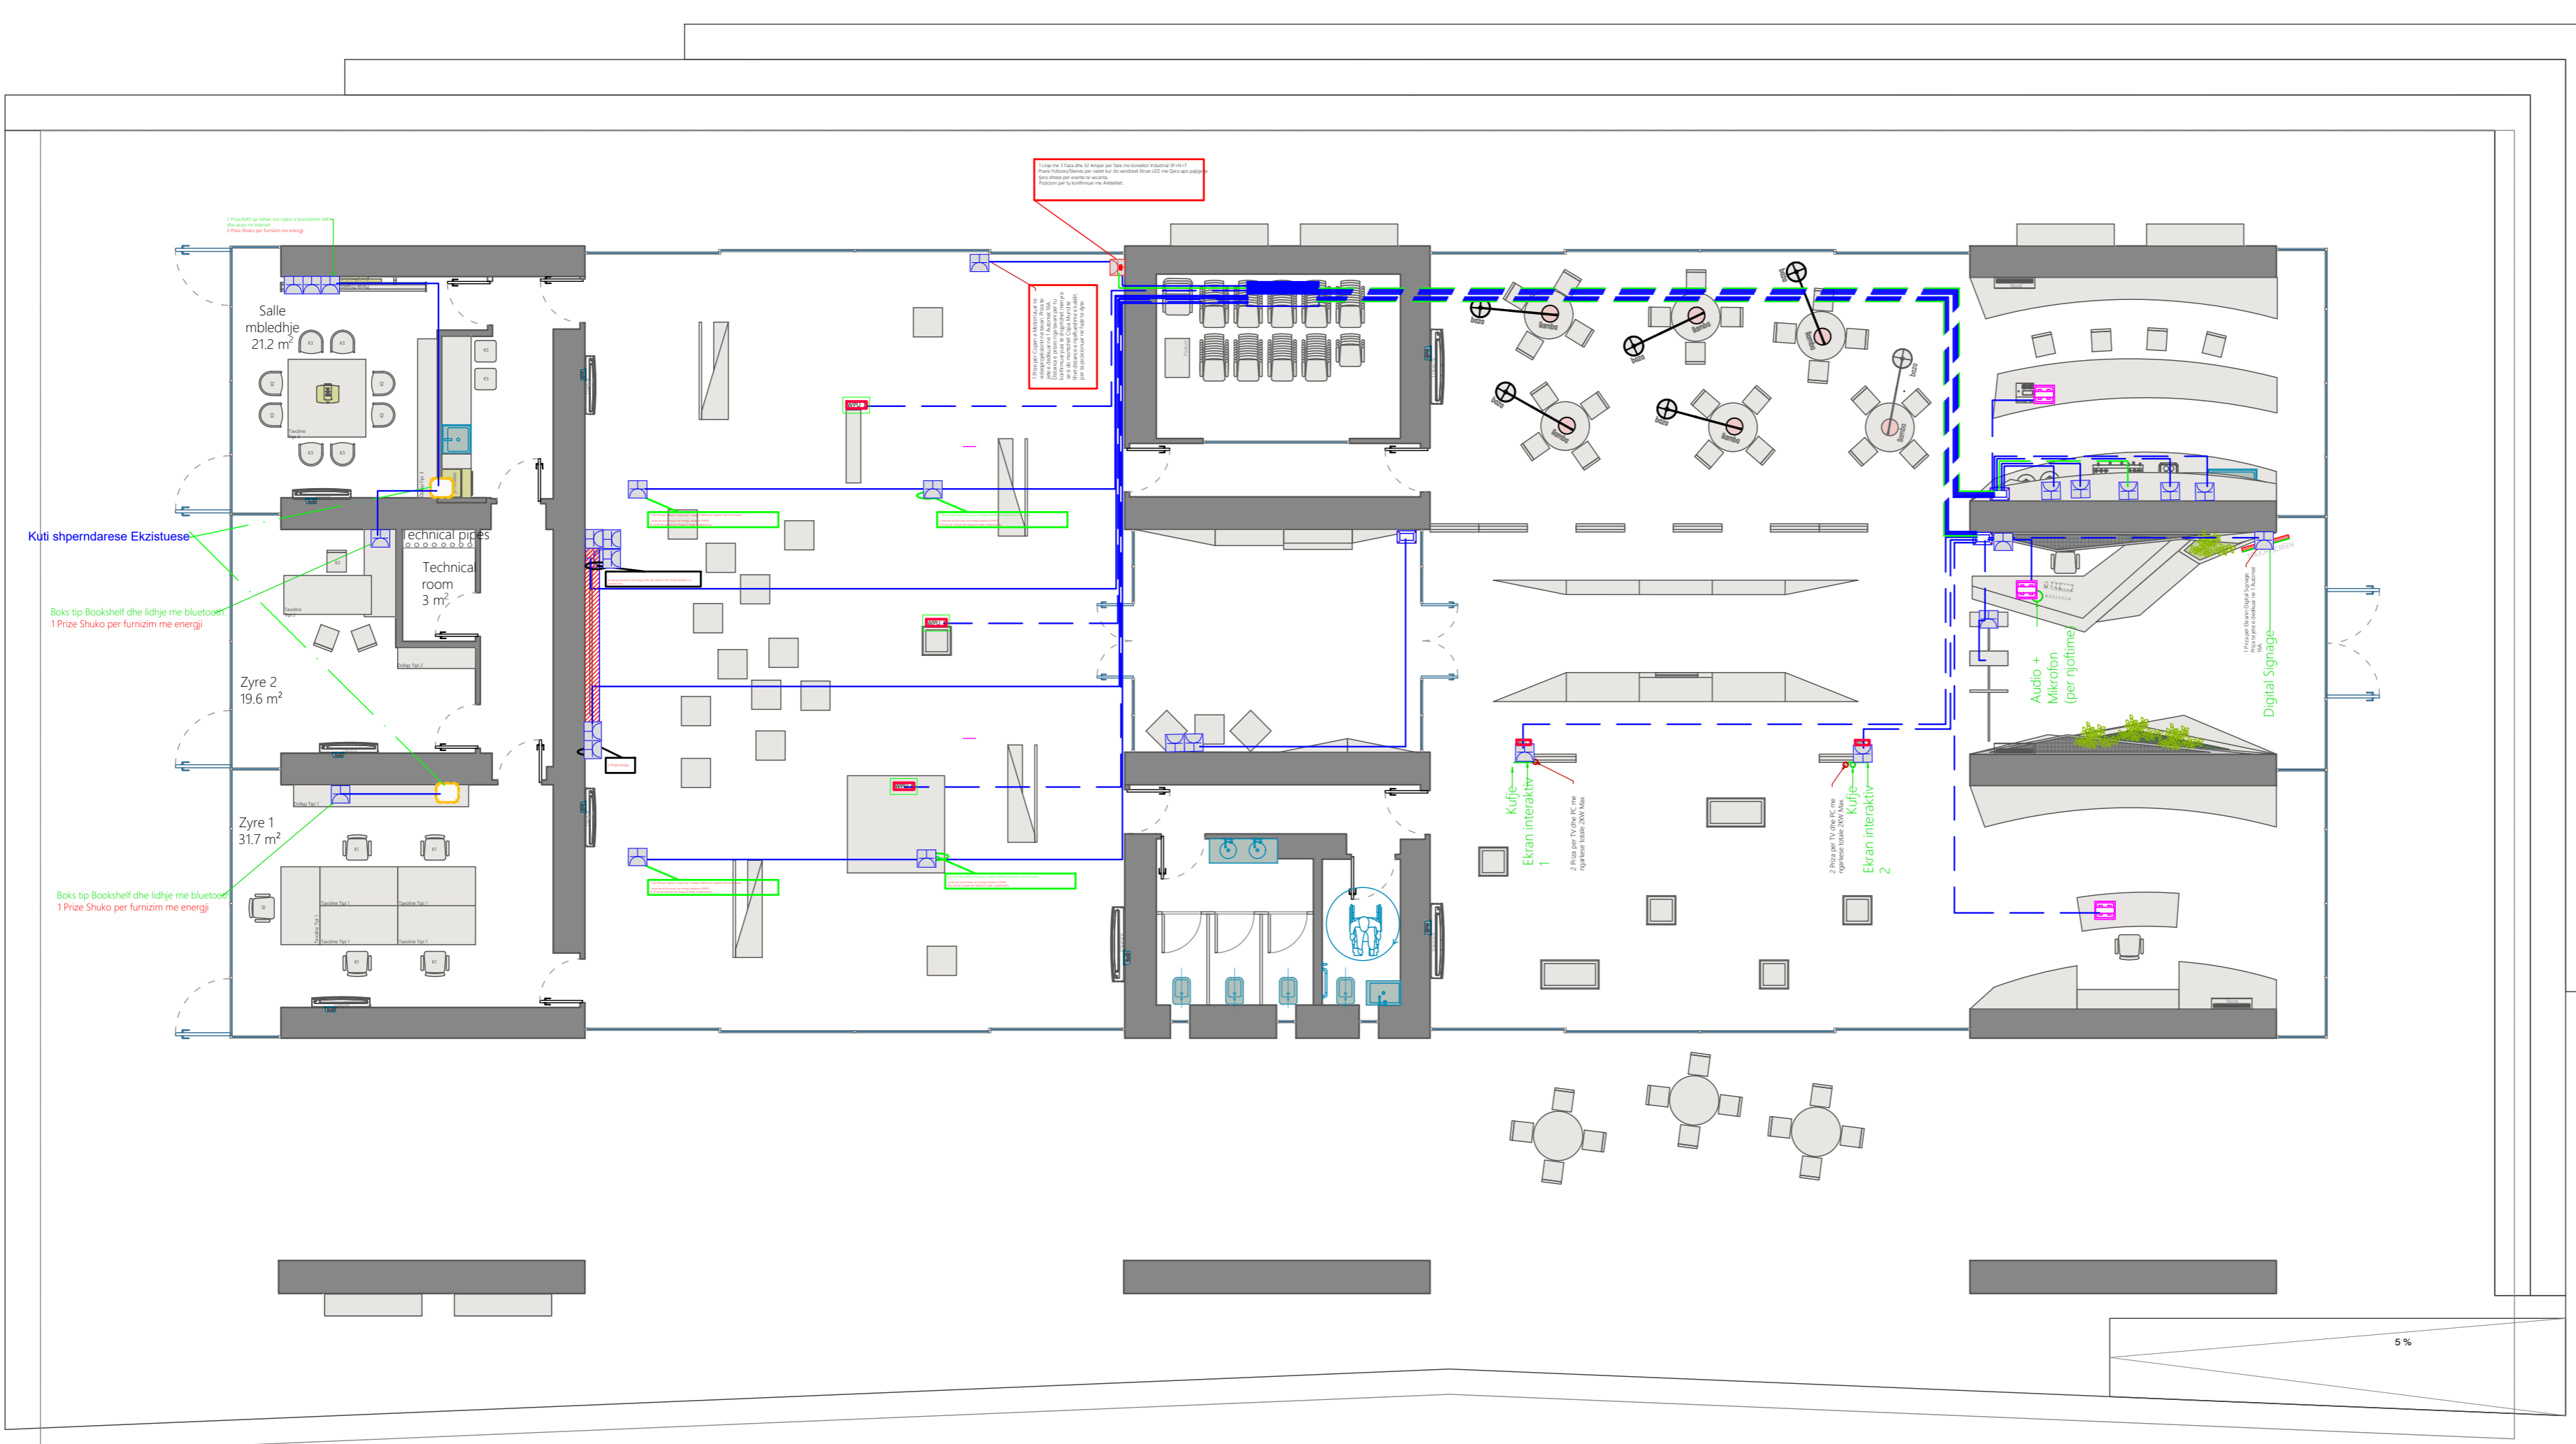

- 1)
- 2)
- 3)
- 4)

LEGJENDA

	Kuader Elektrik Kryesor
	Kabell 3 x1.5 ne tub fleksibel ne dysheme Ø 20
	Kabell 3 x1.5 ne tub Rigid Ø 20
	Kabell 3 x2.5 ne tub fleksibel Ø 25 ne dysheme
	Kabell 3 x4 ne tub fleksibel Ø 32
	Kabell komande 21 x1.5 ne tub fleksibel Ø 25
	Kabell 2 x2.5 ne tub fleksibel Ø 25
	Kabell S/FTP Cat 6 ne tub fleksibel Ø 25
	Kabell 3 x2.5 ne tub Rigid Ø 25
	Kabell 5 x4 ne tub Rigid Ø 25
	Kuti shperndarese Jashte muri C5
	Torreto 4M ne Dysheme
	Priza rrjeti RJ 45 Cat 6a
	Torreto 16M me 2 priza Shuko dhe 2 Priza RJ45
	Priz Shuko 1P+N +T 16A nen UPS
	Priz Shuko 1P+N +T 16A nen Rrjet
	Celes 1 polar 220V 10 A
	Celes deviat 220V 10 A
	Kuti shperndarese PT 7
	Dalje elektrike